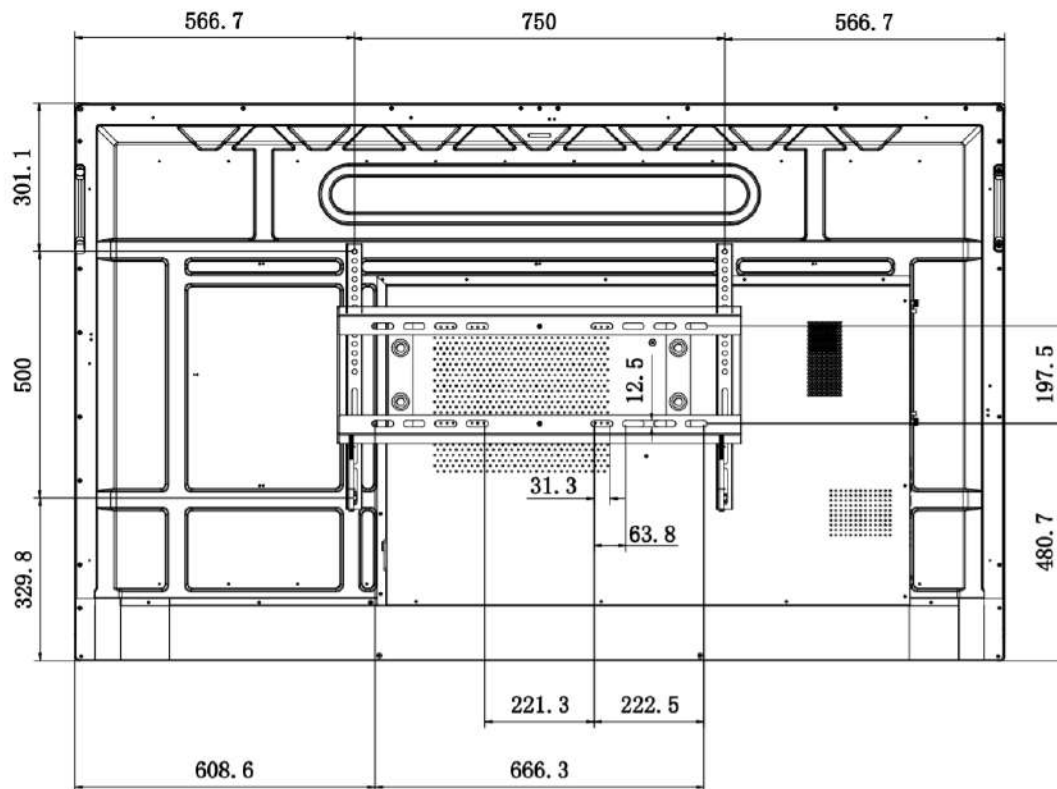

Distributed by

www.rosarioseguridad.com.ar

✉ ventas@rosarioseguridad.com.ar
📞 +54 9 341 6708000
📞 +54 9 341 6799822

📷 [rosarioseguridadok](#)
📺 Rosario Seguridad
📘 Rosario Seguridad

Grupo Instaladores
<https://www.facebook.com/groups/591852618012744/>
📞 +54 9 341 6591429
📞 +54 9 341 4577532

Avenida Pellegrini 4820 - Rosario - Santa Fe - Argentina

Headquarters

No.555 Qianmo Road, Binjiang District,
Hangzhou 310051, China
T +86-571-8807-5998
overseasbusiness@hikvision.com

Hikvision USA
T +1-909-895-0400
sales.usa@hikvision.com

Hikvision Australia
T +61-2-8599-4233
salesau@hikvision.com

Hikvision India
T +91-22-28469900
sales@pramahikvision.com

Hikvision Canada
T +1-866-200-6690
sales.canada@hikvision.com

Hikvision Thailand
T +662-275-9949
sales.thailand@hikvision.com

Hikvision Europe
T +31-23-5542770
sales.eu@hikvision.com

Hikvision Italy
T +39-0438-6902
Info.it@hikvision.com

Hikvision Brazil
T +55 11 3318-0050
Latam.support@hikvision.com

Hikvision Turkey
T +90 [216]521 7070- 7074
sales.tr@hikvision.com

Hikvision Malaysia
T +601-7852-2413
sales.my@hikvision.com

Hikvision UK & Ireland
T +01628-902140
sales.uk@hikvision.com

Hikvision South Africa
Tel: +27 (10) 0351172
sale.africa@hikvision.com

Hikvision France
T +33(0)1-85-330-450
info.fr@hikvision.com

Hikvision Kazakhstan
T +7-727-9730667
nikia.panfilov@hikvision.ru

Hikvision Vietnam
T +84-974270888
sales.vt@hikvision.com

Hikvision UAE
T +971-4-4432090
salesme@hikvision.com

Hikvision Singapore
T +65-6684-4718
sg@hikvision.com

Hikvision Spain
T +34-91-737-16-55
info.es@hikvision.com

Hikvision Tashkent
T +99-97-1238-9438
uzb@hikvision.ru

Hikvision Hong Kong
T +852-2151-1761
info.hk@hikvision.com

Hikvision Russia
T +7-495-669-67-99
saleru@hikvision.com

Hikvision Korea
T +82-(0)31-731-8817
sales.korea@hikvision.com

Hikvision Poland
T +48-22-460-01-50
info.pl@hikvision.com

Hikvision Indonesia
T +62-21-2933759
Sales.Indonesia@hikvision.com

Hikvision Colombia
sales.colombia@hikvision.com